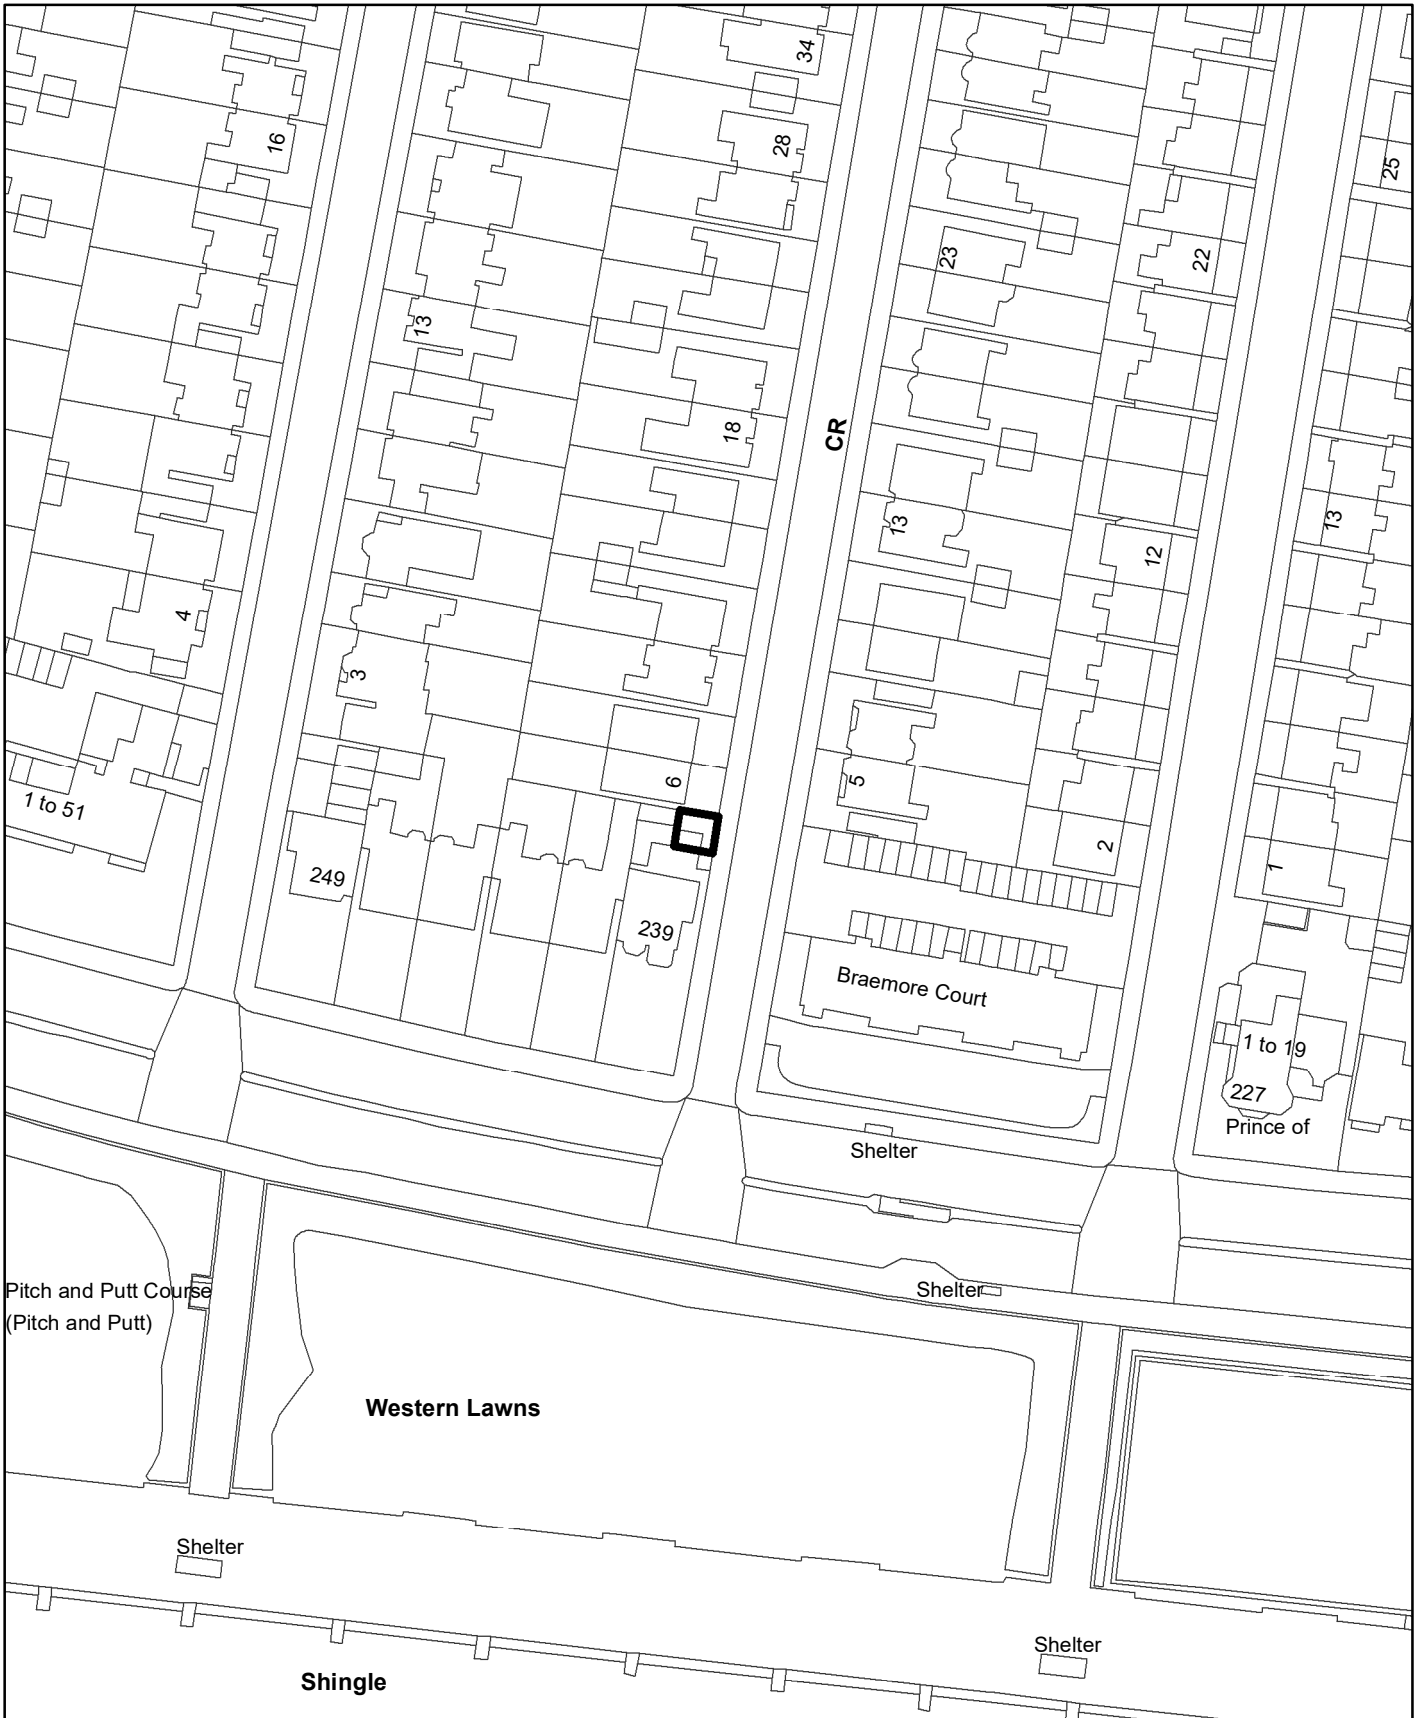

BH2024 01452 - Site Of 239 To 243 Kingsway

N

Scale: 1:1,250